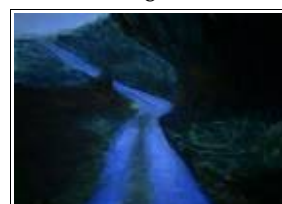

7

8

9

10

11

12

Gallery Details

1. Ancient Stones at Sunset, oil on paper, 10 x 12 ins
2. Stormy Shoreline, oil on paper, 10 x 12 ins
3. Blue Islands Before Storm, oil on paper, 10 x 12 ins
4. Blue Island in White, oil on paper, 10 x 12 ins
5. Blue Island, oil on paper, 10 x 12 ins
6. Deep Sky with Islands, oil on paper, 10 x 12 ins
7. Late View, Ballinskelligs Bay, Kerry, oil on paper, 10 x 12 ins
8. Purple Island in White, oil on paper, 10 x 12 ins
9. Dark Cliffs, Kerry, oil on paper, 10 x 12 ins
10. Small Islands in White, oil on paper, 10 x 12 ins
11. Islands in White in Ballinskelligs #1, oil on paper, 10 x 12 ins
12. The Roads of Baunslieve Series #1, oil on canvas, 16 x 20 ins