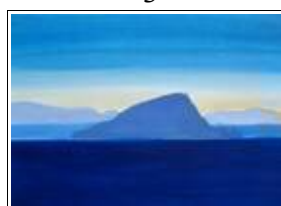

7

8

9

10

11

12

Gallery Details

1. Ancient Stones at Sunset, oil on paper, 10 x 12 ins
2. Stormy Shoreline, oil on paper, 10 x 12 ins
3. Blue Islands Before Storm, oil on paper, 10 x 12 ins
4. Blue Island in White, oil on paper, 10 x 12 ins
5. Blue Island, oil on paper, 10 x 12 ins
6. Deep Sky with Islands, oil on paper, 10 x 12 ins
7. Late View, Ballinskelligs Bay, Kerry, oil on paper, 10 x 12 ins
8. Purple Island in White, oil on paper, 10 x 12 ins
9. Dark Cliffs, Kerry, oil on paper, 10 x 12 ins
10. Small Islands in White, oil on paper, 10 x 12 ins
11. Islands in White in Ballinskelligs #1, oil on paper, 10 x 12 ins
12. The Roads of Baunslieve Series #1, oil on canvas, 16 x 20 ins