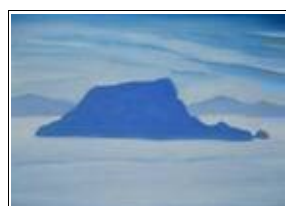

www.NewIrishArt.com presents

Ashley O'Neal

1

2

3

4

5

6

7

8

9

10

11

12

Gallery Details

1. Ancient Stones at Sunset, oil on paper, 10 x 12 ins
2. Stormy Shoreline, oil on paper, 10 x 12 ins
3. Blue Islands Before Storm, oil on paper, 10 x 12 ins
4. Blue Island in White, oil on paper, 10 x 12 ins
5. Blue Island, oil on paper, 10 x 12 ins
6. Deep Sky with Islands, oil on paper, 10 x 12 ins
7. Late View, Ballinskelligs Bay, Kerry, oil on paper, 10 x 12 ins
8. Purple Island in White, oil on paper, 10 x 12 ins
9. Dark Cliffs, Kerry, oil on paper, 10 x 12 ins
10. Small Islands in White, oil on paper, 10 x 12 ins
11. Islands in White in Ballinskelligs #1, oil on paper, 10 x 12 ins
12. The Roads of Baunslieve Series #1, oil on canvas, 16 x 20 ins

On-line Gallery at:

<http://www.NewIrishArt.com/AshleyONeal>