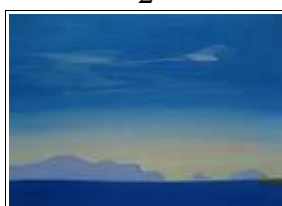

www.NewIrishArt.com presents

Ashley O'Neal

1

2

3

4

5

6

7

8

9

10

11

12

Gallery Details

1. Ancient Stones at Sunset, oil on paper, 10 x 12 ins
2. Stormy Shoreline, oil on paper, 10 x 12 ins
3. Blue Islands Before Storm, oil on paper, 10 x 12 ins
4. Blue Island in White, oil on paper, 10 x 12 ins
5. Blue Island, oil on paper, 10 x 12 ins
6. Deep Sky with Islands, oil on paper, 10 x 12 ins
7. Late View, Ballinskelligs Bay, Kerry, oil on paper, 10 x 12 ins
8. Purple Island in White, oil on paper, 10 x 12 ins
9. Dark Cliffs, Kerry, oil on paper, 10 x 12 ins
10. Small Islands in White, oil on paper, 10 x 12 ins
11. Islands in White in Ballinskelligs #1, oil on paper, 10 x 12 ins
12. The Roads of Baunslieve Series #1, oil on canvas, 16 x 20 ins

On-line Gallery at:

<http://www.NewIrishArt.com/AshleyONeal>