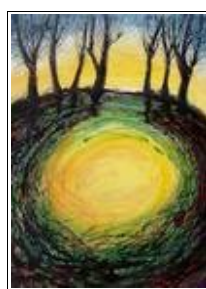

7

8

9

10

11

12

Gallery Details

1. No Crows over the Cornfield, 1, acrylic, 30x40cm
2. No Crows over the Cornfield, 2, acrylic, 50x60cm
3. Blue Storm, acrylic, 30x45cm
4. To the Sea, mixed media, 54x64cm
5. A Glimpse, mixed media, 50x60
6. Fairy Rath, 1, mixed media, 60x50cm
7. Fairy Rath, 2, mixed media, 64x54cm
8. Wrack, mixed media, 48x48cm
9. Sunshower, acrylic, 40x80cm
10. Coastal whin, acrylic, 21x21cm
11. Hidden Cove, acrylic, 21x21cm
12. Through the Trees, acrylic, 40x80cm