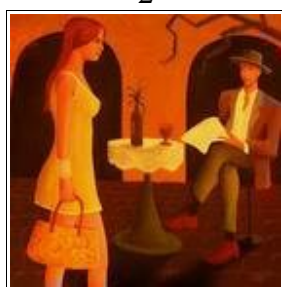

www.NewIrishArt.com presents

Frank O'Dea

1

2

3

4

5

6

7

8

9

10

11

Gallery Details

1. He drinks tequilla, Oil, 35cm x 46cm
2. Remote Control Freak, Oil, 20cm x 25cm
3. Gimmie gimmie gimmie, Oil, 20cm x 25cm
4. Contemplation, Limited edition signed giclee print, 30cm x 40cm
5. While my guitar gently weeps, Limited edition signed giclee print, 100cm x 60cm
6. The vino and the view, Oil, 100cm x 100cm
7. Us, Oil, 30cm x 24cm
8. I just havent met you yet, Oil, 20cm x 25cm
9. A good read, Oil, 50cm x 40cm
10. When I wake up in the morning time, Oil, 25cm x 25cm
11. The Banshee, Oil, 51cm x 40cm

On-line Gallery at:

<http://www.NewIrishArt.com/FrankODea>