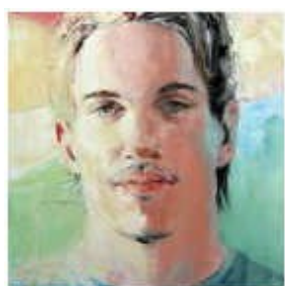

www.NewIrishArt.com presents

Irina Kuksova

1

2

3

4

5

6

7

8

9

10

11

12

Gallery Details

1. VW Splitty, oil on deep edge canvas, 70x70 cm
2. Jaguar XK150, oil on deep edge canvas, 76x61 cm
3. Australian Ford Falcon, oil on deep edge canvas, 40x60 cm
4. Alfa Romeo Alfetta 159, oil on deep edge canvas, 60x80 cm
5. Jonathan Rhys-Meyers, oil on canvas, 100x100 cm
6. Annette & Peter, oil on canvas, 50x60 cm
7. Esme, oil on canvas, 40x50
8. Emma, oil on canvas, 30x40
9. Dublin Bay study 2, oil on board, 23x15 cm
10. Dublin Bay study 3, oil on board, 23x15 cm
11. Easter in Portmarnock, oil on canvas, 40x50 cm
12. Dublin Bay study 1, oil on board, 23x15 cm