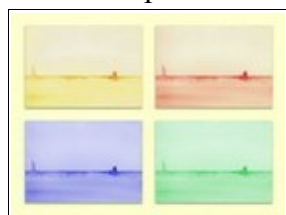

www.NewIrishArt.com presents

Roger Cummiskey

1

2

3

4

5

6

7

8

9

10

11

12

Gallery Details

1. James Joyce, Oil, 12.5 x 18
2. Ha'penny Bridge, Giclee, 50 x 32.46
3. If ever you go down to Dublin Town, Giclee, 50 x 32.46
4. Joyce at the Ha'penny Bridge, Giclee, 50 x 32.46
5. Bloomsday Re-enacted, Giclee, 67.67 x 50.06
6. James Joyce, Charcoal, 32.5 x 46
7. Nora Barnacle Joyce, Giclee, 70 x 24.93
8. Ecce Puer, Watercolour & Ink, 29 x 21
9. Chamber Music, Watercolour & Ink, 29 x 21
10. Under Construction, Watercolour & Ink, 46 x 16
11. Under Construction - Paris, Watercolour & Ink, 46 x 16
12. Samuel Beckett, Charcoal, 32.5 x 46

On-line Gallery at:

<http://www.NewIrishArt.com/RogerCummiskey>