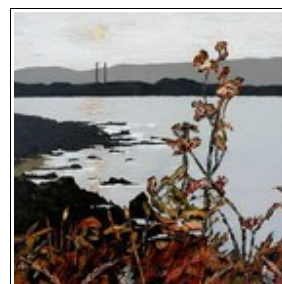

7

8

9

10

11

12

Gallery Details

1. Rough Sea - Ned's Point, oil on canvas / Palette Knife, 50 x 60cm
2. Nature's Palette, Oil on canvas / Palette Knife, 38 x 76cm
3. Low tide - Stragill, Oil on canvas / Palette Knife, 40 x 40cm
4. The Sentinel, Oil on canvas / Palette Knife, 38 x 76cm
5. Autumn Sun, Oil on canvas / Palette Knife, 30 x 30cm
6. Islands - Mindoran Lake, Oil on canvas, 30 x 30cm
7. Coming home to roost, Oil on canvas, 30 x 30cm
8. The Castle Bridge, Oil on canvas / Palette Knife, 38 x 76cm
9. Across to Lisfannon, Oil on canvas, 30 x 30cm
10. Inch Pier, Oil on canvas / Palette Knife, 38 x 76cm
11. Evening Sky - Stragill, Oil on canvas / Palette Knife, 30 x 30cm
12. Across to Buncrana, Oil on canvas / Palette Knife, 40 x 40cm